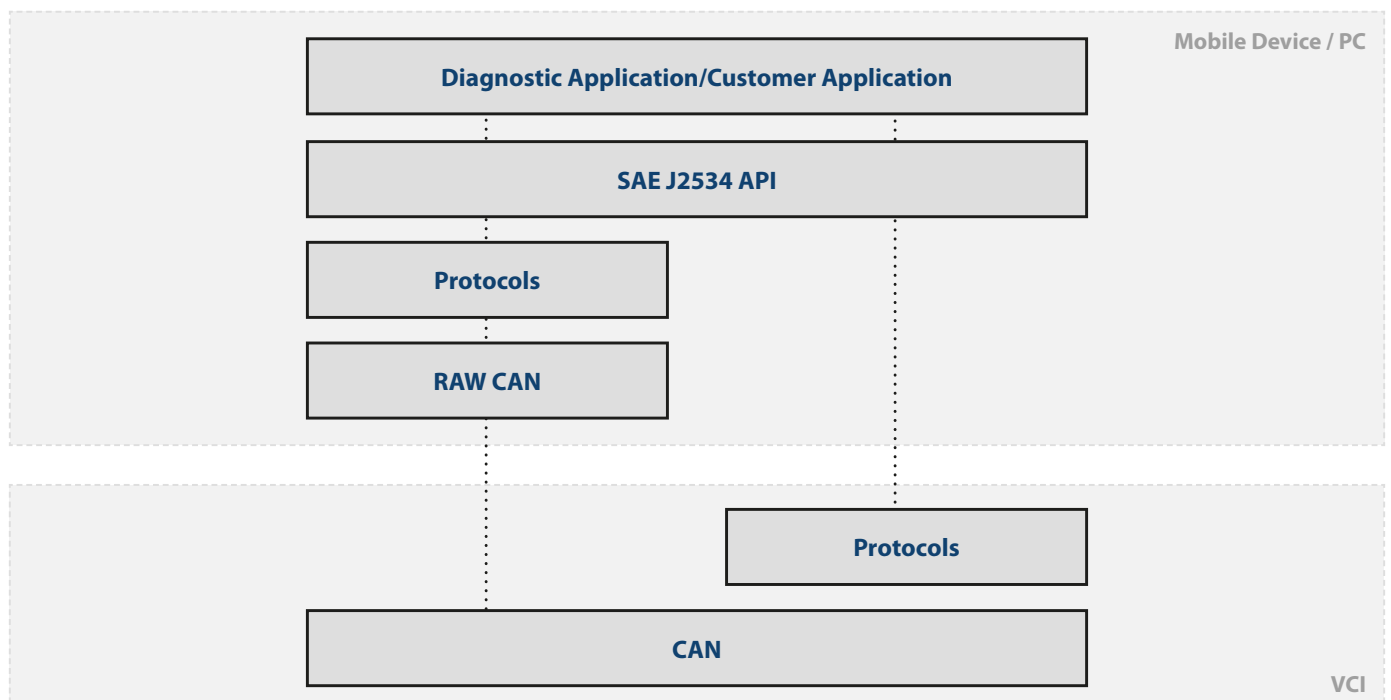

SAE J2534 API

PassThru API

J2534

J2534

SAE J2534 API

PassThru API

Key Features

ISO

Standardized vehicle access

Support of the Sontheim VCIs

Easy integration into the MDT®

Mobile Automation

Industrial Automation

Diagnostics

Connectivity

We are looking forward to your enquiry!